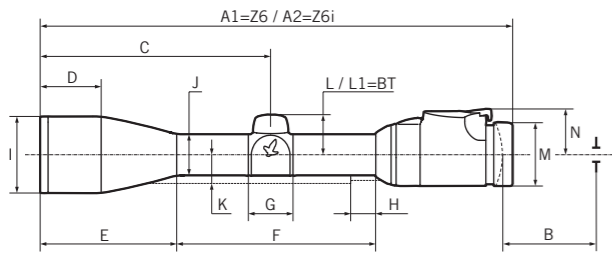

ABMESSUNGEN / DIMENSIONS / DIMENSIÖNEN / DIMENSIONI / DIMENSIONES
AFMETINGEN / MÄTNING / MITAT / AFMÅLING / ГАБАРИТНЫЕ

	Z6/Z6i							
	1-6x24	1-6x24 EE	1.7-10x42	2-12x50	2.5-15x44 P	2.5-15x56 P	3-18x50 P	5-30x50 P
A1	293 mm/11.54 in	312 mm/12.28 in	321 mm/12.64 in	340 mm/13.39 in	356 mm/14.02 in	364 mm/14.33 in	381 mm/15.0 in	395 mm/15.55 in
A2	296 mm/11.65 in	315 mm/12.40 in	324 mm/12.76 in	343 mm/13.50 in	359 mm/14.13 in	367 mm/14.45 in	384 mm/15.12 in	398 mm/15.67 in
B	95 mm/3.74 in	120 mm/4.72 in	95 mm/3.74 in	95 mm/3.74 in	95 mm/3.74 in	95 mm/3.74 in	95 mm/3.74 in	95 mm/3.74 in
C	120 mm/4.72 in	130 mm/5.12 in	148 mm/5.83 in	168 mm/6.61 in	175 mm/6.89 in	184 mm/7.24 in	207.2 mm/8.16 in	221 mm/8.70 in
D	-	-	39 mm/1.54 in	38 mm/1.50 in	39 mm/1.54 in	43.5 mm/1.71 in	38 mm/1.50 in	27 mm/1.06 in
E	15 mm/0.59 in	15 mm/0.59 in	86 mm/3.39 in	105 mm/4.13 in	93 mm/3.66 in	120 mm/4.72 in	106 mm/4.17 in	119 mm/4.69 in
F	183 mm/7.20 in	192 mm/7.56 in	139 mm/5.47 in	140 mm/5.51 in	160 mm/6.30 in	142 mm/5.59 in	180 mm/7.09 in	181 mm/7.13 in
G	32 mm/1.26 in	32 mm/1.26 in	32 mm/1.26 in	32 mm/1.26 in	32 mm/1.26 in	32 mm/1.26 in	32 mm/1.26 in	32 mm/1.26 in
H (SR)	15.5 mm/0.61 in	-	15.5 mm/0.61 in	15.5 mm/0.61 in	15.5 mm/0.61 in	15.5 mm/0.61 in	15.5 mm/0.61 in	-
I	30 mm/1.18 in	30 mm/1.18 in	48 mm/1.89 in	56 mm/2.20 in	50 mm/1.97 in	62 mm/2.44 in	56 mm/2.20 in	56 mm/2.20 in
J	30 mm/1.18 in	30 mm/1.18 in	30 mm/1.18 in	30 mm/1.18 in	30 mm/1.18 in	30 mm/1.18 in	30 mm/1.18 in	30 mm/1.18 in
K (SR)	20.5 mm/0.81 in	-	20 mm/0.79 in	20 mm/0.79 in	20 mm/0.79 in	20 mm/0.79 in	20 mm/0.79 in	-
L	29 mm/1.14 in	29 mm/1.14 in	29 mm/1.14 in	29 mm/1.14 in	29 mm/1.14 in	29 mm/1.14 in	29 mm/1.14 in	29 mm/1.14 in
L1 (BT)	-	-	37.5 mm/1.48 in	37.5 mm/1.48 in	37.5 mm/1.48 in	37.5 mm/1.48 in	37.5 mm/1.48 in	37.5 mm/1.48 in
M	45.5 mm/1.79 in	45.5 mm/1.79 in	45.5 mm/1.79 in	45.5 mm/1.79 in	45.5 mm/1.79 in	45.5 mm/1.79 in	45.5 mm/1.79 in	45.5 mm/1.79 in
N (Z6i)	31.7 mm/1.25 in	31.7 mm/1.25 in	31.7 mm/1.25 in	31.7 mm/1.25 in	31.7 mm/1.25 in	31.7 mm/1.25 in	31.7 mm/1.25 in	31.7 mm/1.25 in
Objektiv Filtergewinde Objective filter thread Filet de raccord pour filtre Obiettivo filettatura filtro Rosca del filtro del objetivo Filterdraad objectief Filtergöngå vid objektivet Objektiivin suodinkierre Filtergevid på objektiv-siden Объектив, резьба установки фильтра	M 27x0.75	M 27x0.75	M 44x0.75	M 52x0.75	M 46x0.75	M 58x0.75	M 52x0.75	M 52x0.75