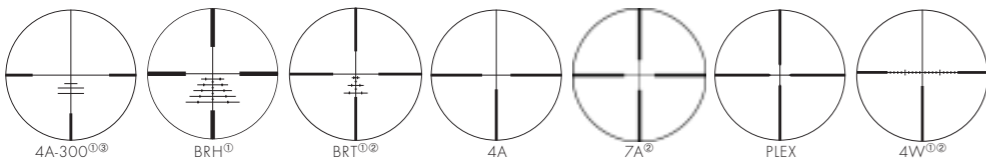

UNBELEUCHTET / NON-ILLUMINATED / SIN ECLAIRAGE / NON ILLUMINATI / SIN ILUMINACIÓN / ONVERLICHT / OBELYST / VALAISMATON / UDEN LYS / БЕЗ ПОДСВЕТКИ