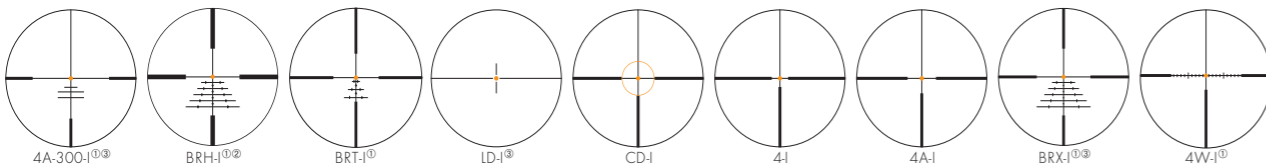

ABSEHEN / RETICLES / RETICULES / RETICOLI / RETÍCULAS / DRADENKRUZEN / RIKTMEDEL / RISTIKOT / SIGTE / ПРИЦЕЛЬНЫЕ МАРКИ

BELEUCHTET / ILLUMINATED / AVEC ECLAIRAGE / ILLUMINATI / ILLUMINADAS / VERLICHT / BELYST / VALAISTU / MED LYS / С ПОДСВЕТКОЙ